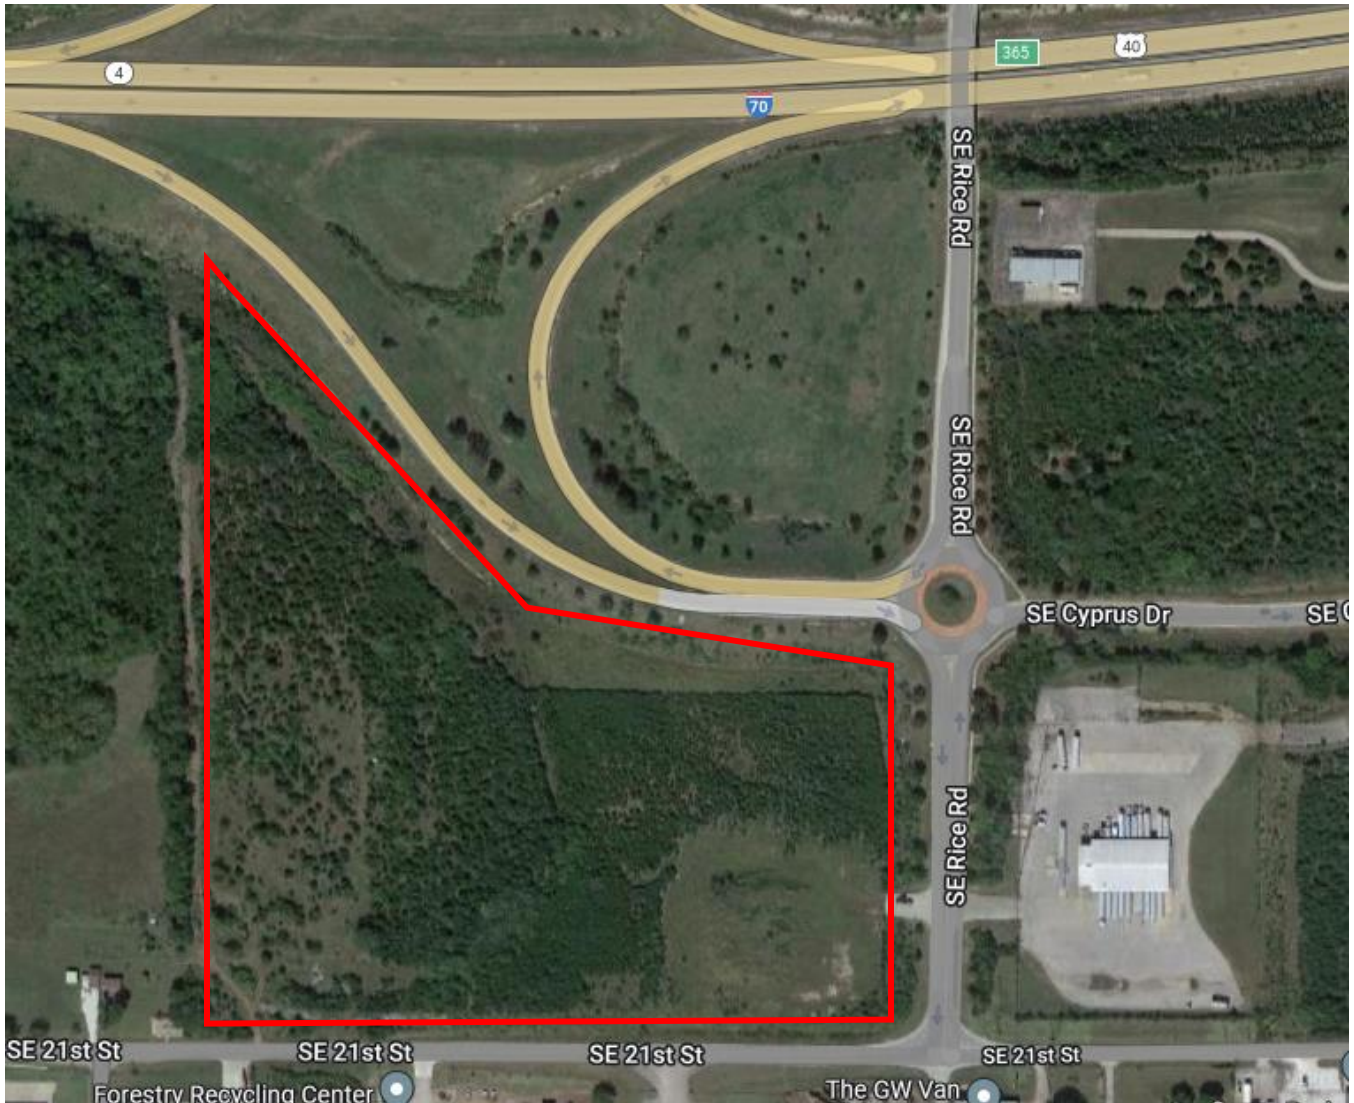

**Department of Transportation
District One Headquarters Relocation**

The Department of Transportation is relocating their District One Headquarters from 21st and Van Buren to 21st Street and Rice Road.

The current headquarters includes the office and shop located at the northern end of the current campus. Attached at the southern end of the building is the District Shop. Also on the complex are various storage buildings and the research and materials labs.

Existing site bordered on the north by 21st Street, on the east by S. Kansas Avenue, on the south by SW 24th, and the west by SW Van Buren.

The complex is moving to 21st and Rice Road, where the Department of Transportation owns land and is purchasing adjacent property to provide acceptable amount of property to build the new District One complex. KDOT is currently surveying the property which is currently has dense growth of trees and shrubs.

The district office is currently expected to be located on the east end of the property with the district shop directly west of the office. Access to the highway is much improved over the existing site.