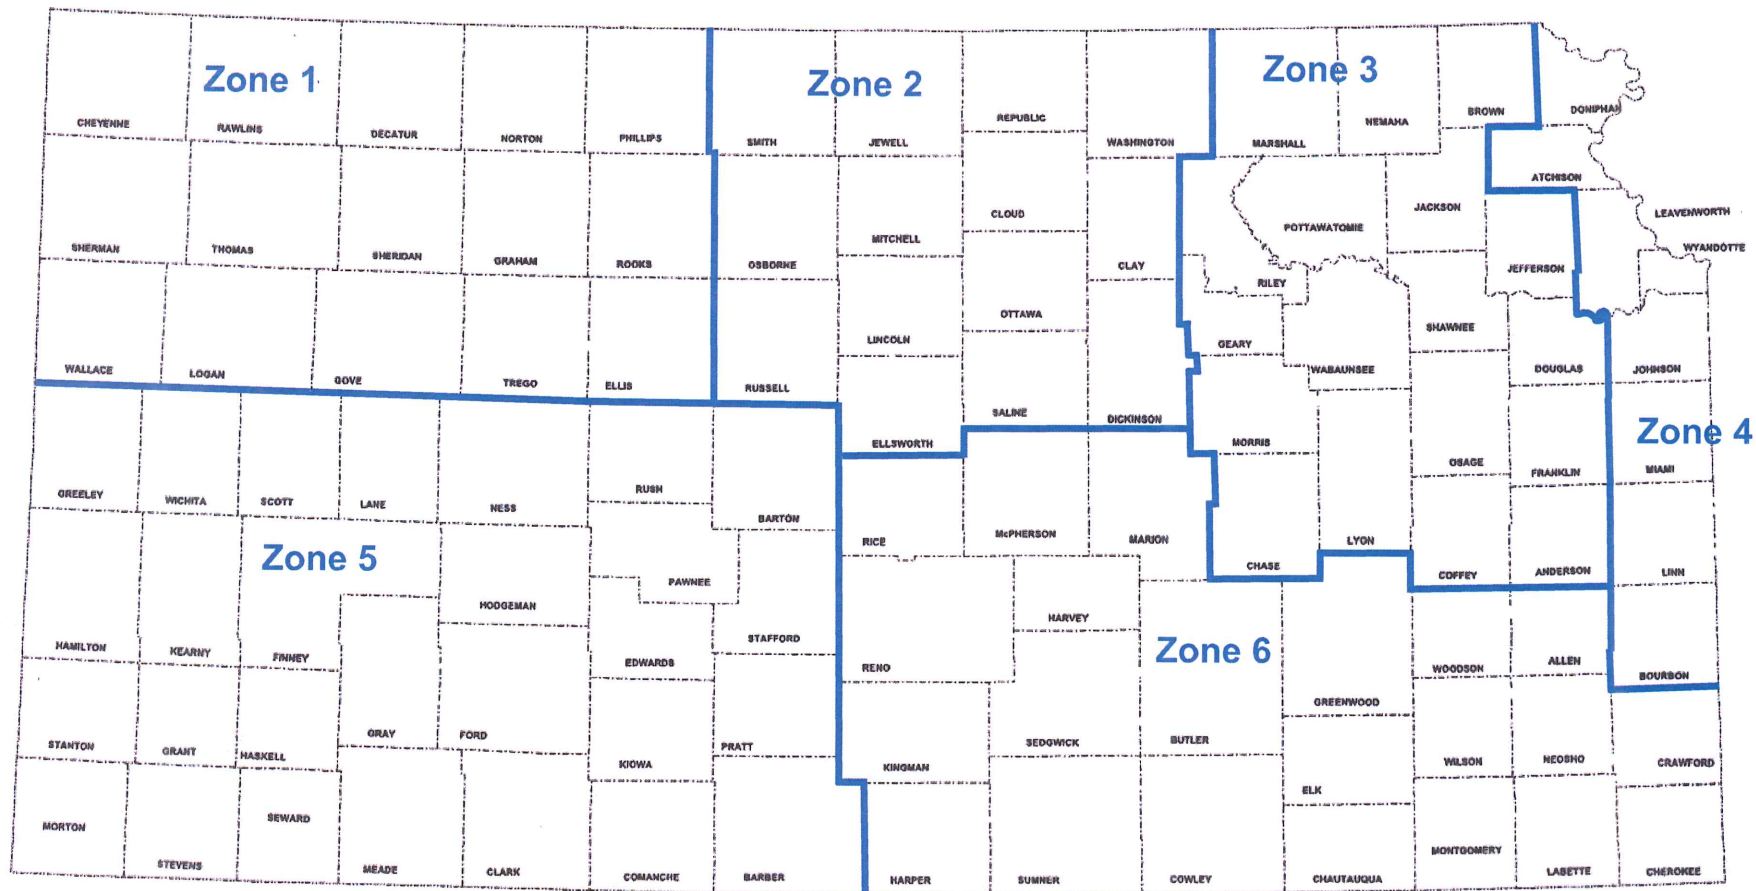

# KANSAS

## WEATHER ZONE MAP For State Building Construction Projects

SOURCE: U.S. CENSUS BUREAU - 2000

CHTYLNR2.DGN

These designated weather zones work in conjunction with the number of adverse weather days allowed per month on State of Kansas building construction projects.